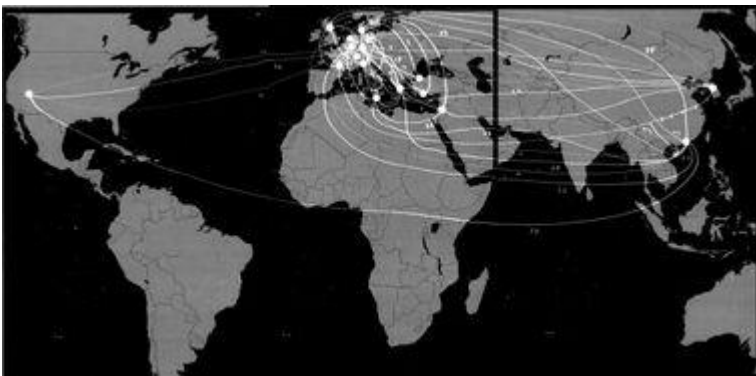

Contents

- [1 Roles](#)
- [2 Media](#)
 - [2.1 pre](#)
 - [2.2 post](#)

Roles

- **Fred** (Producer) / **Kim** (Interface)
- Sevgi (host)
- Martina (host)
- Kiara (host)

Media

pre

collected radio aporee field recording pages: [Category: Field Recordings 2024](#)

post

[Mixcloud Link](#)

Some interpretations of the Field Recording World Map:

inverted scan of the field recording map

traces of field recordings on a world map